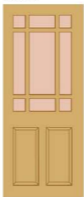

External Timber Doors

Sterling

Warwick